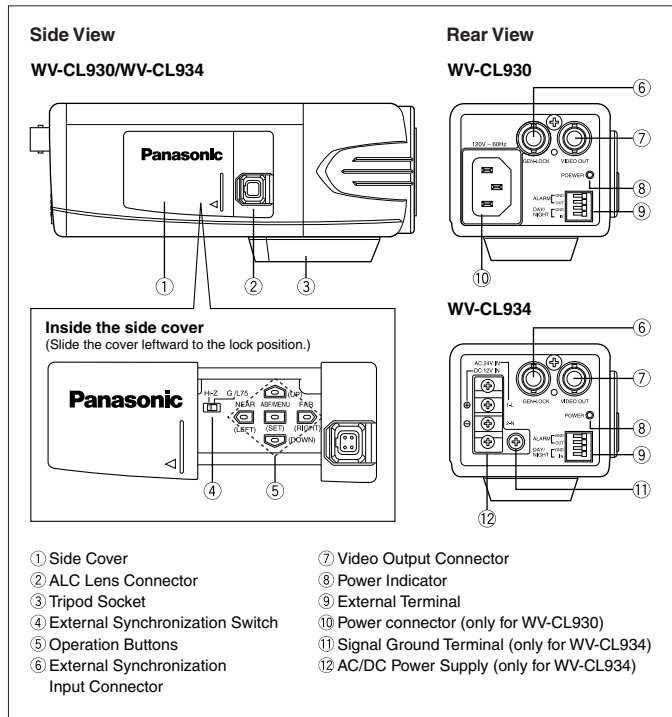

* Estimated figure

Part Names and Functions