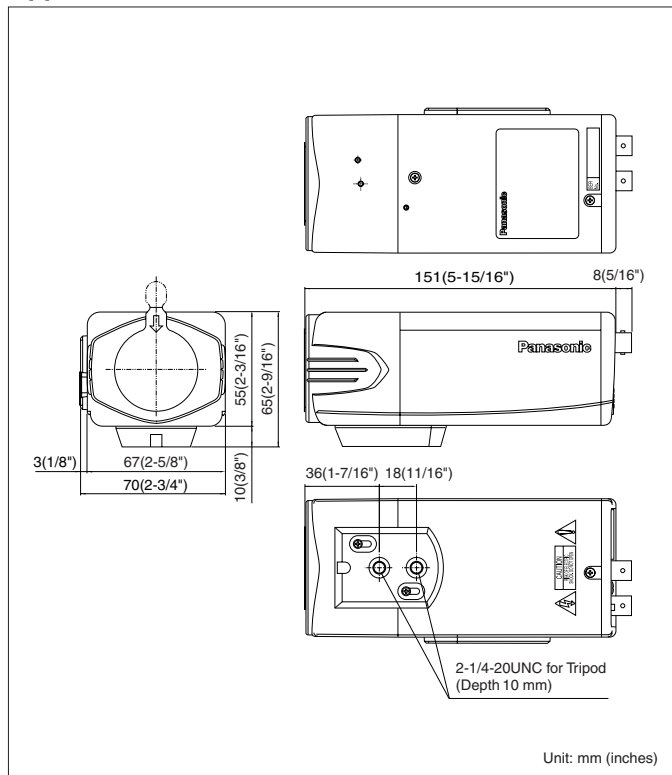

Appearance

- All TV pictures are simulated.
- Weights and dimensions are approximate.
- Specifications are subject to change without notice.
- These products may be subject to export control regulations.
- All product pictures are NTSC models.

Important

– Safety Precaution: carefully read the operating instructions and installation manual before using this product.

DISTRIBUTED BY:

Panasonic

<http://panasonic.co.jp/pss/cctv/en/>

Printed in Japan (2A-032L)